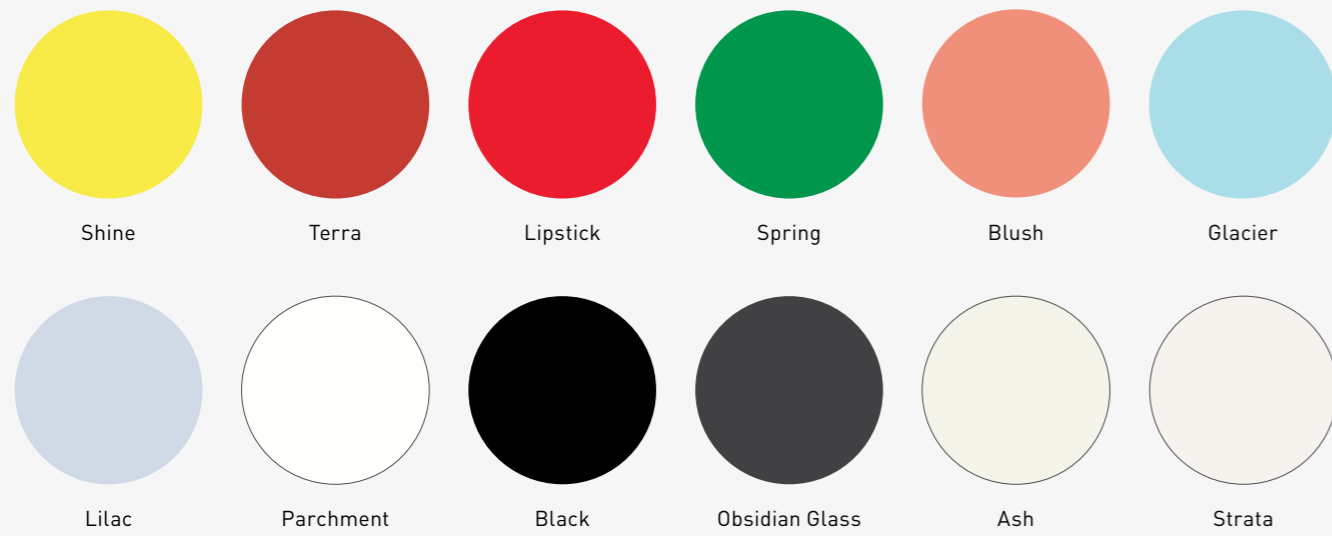

Veneers

Natural American Cherry

American Black Walnut

Limewood

Stains

Natural American Oak

Limewood

Walnut Milano

Satin

Lilac

Mudbrick

Strata

Dorian

Laminates

Parchment

Ash White

White

Polar White

Black

Fossil

Legs

MDF powder coat

Metal powder coat

Measurements — Kayt Cabana

Front

Side

Top

2530

2000

2000

2000

2530