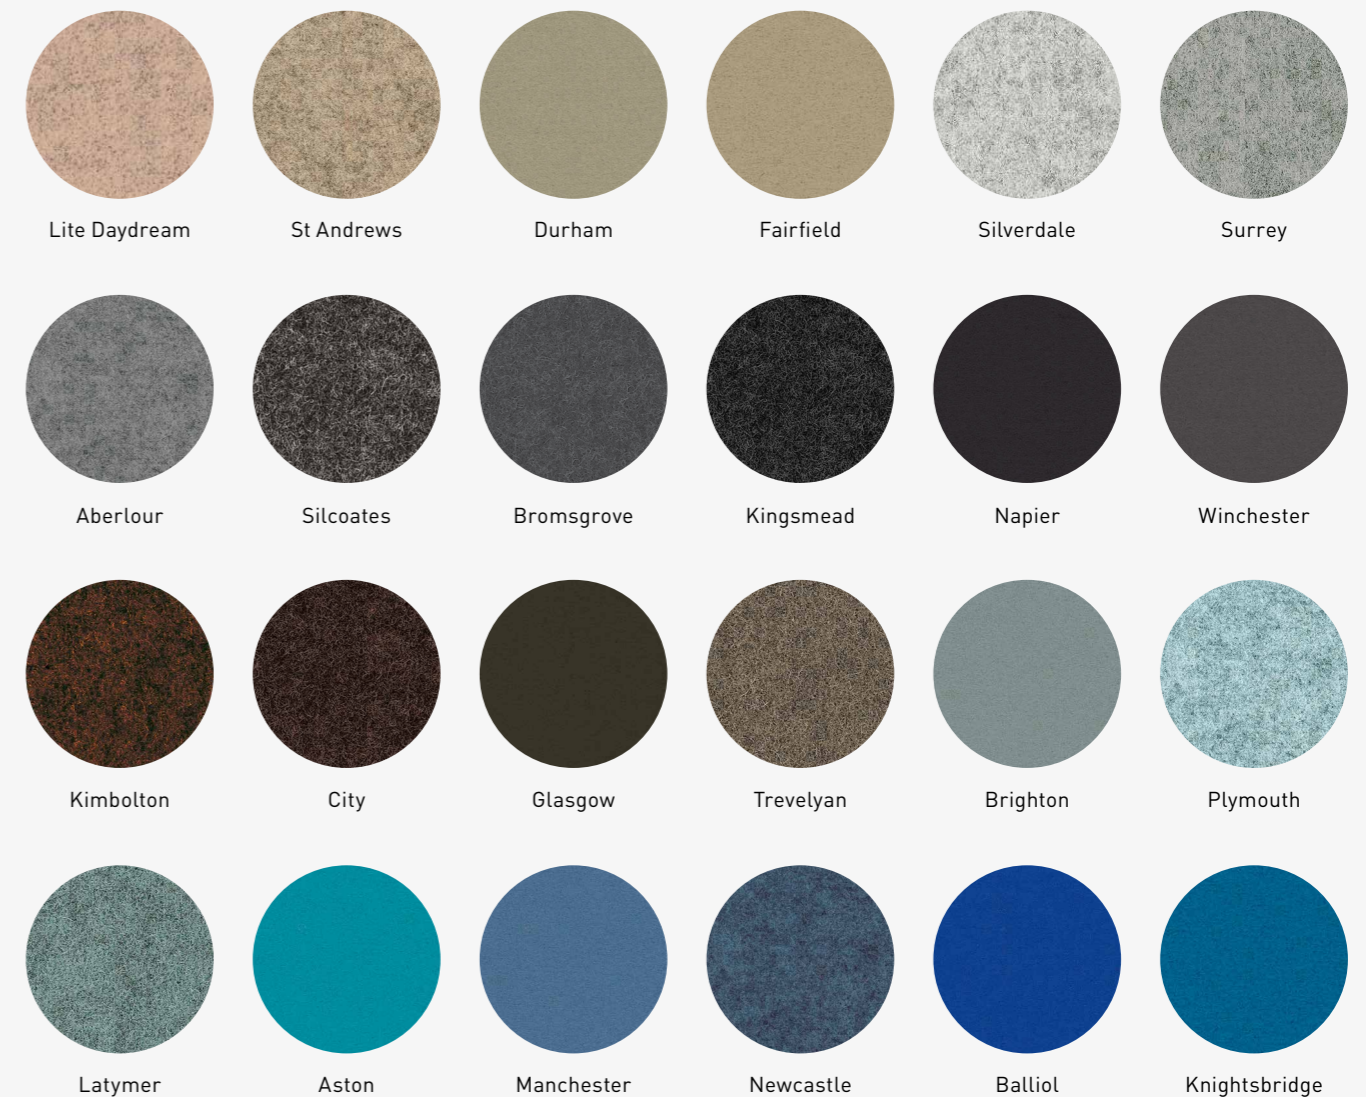

Camira Blazer