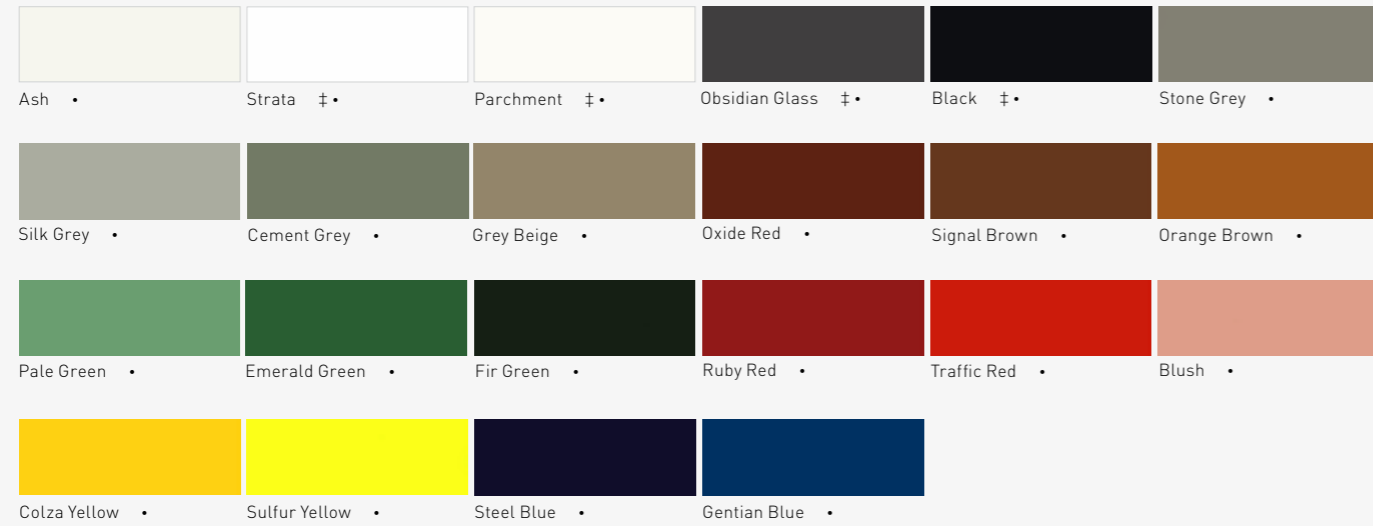

Legs

FINISH

- Satin
- ‡ Texture

METAL POWDER COAT