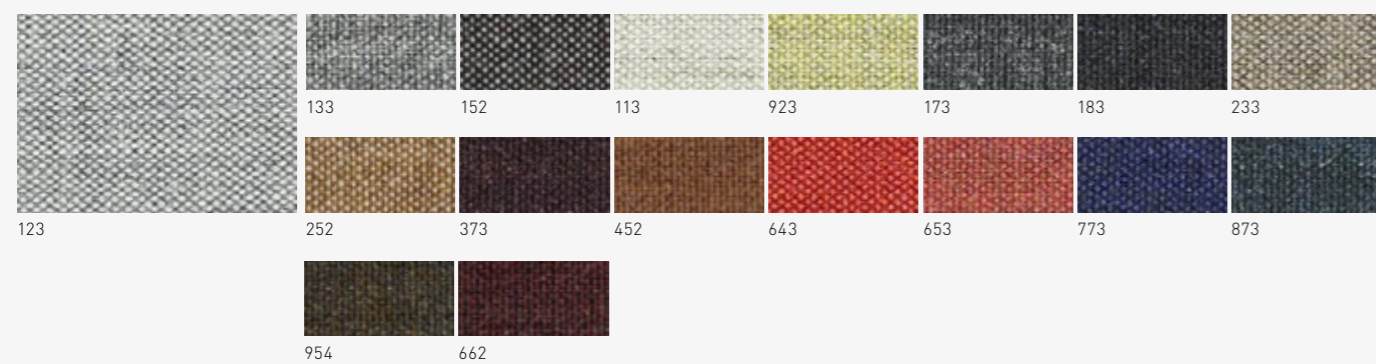

CATEGORY 3
Maple, Recheck,
& Pine, Remix 2

MAPLE / C3

RECHECK / C3

PINE / C3

REMIX 2 / C3

CATEGORY 3
Rime

CATEGORY 4
Hallingdal 65, Foss
& Divina MD

RIME / C3

HALLINGDAL 65 / C4

FOSS / C4

DIVINA MD / C4