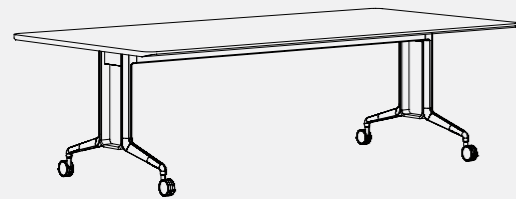

Meeting

1000mm - 1200mmW
1600mm - 2400mmL
720mmH
available with a 60mm - 200mm
inset from edge

Options

Splayed Leg

Straight Leg

Cable Tray

Pad

Glide