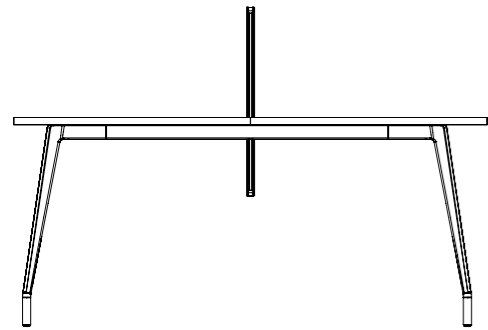

4-Leg

1500mm - 1800mmW
1200mm - 3000mmL
720mmH

Shared Leg

1500mm - 1800mmW
2400mm - 7500mmL
720mmH

90° Work Bench

Linear
1500mm - 1800mmW
1200mm - 2400mmL
720mmH

Return
600mm - 700mmW
900mm - 1600mmL
720mmH