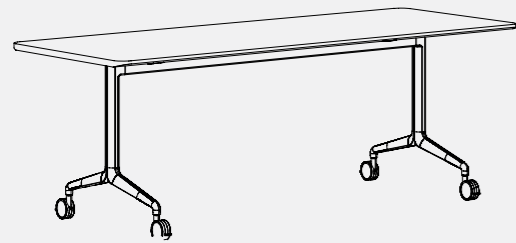

Fold

Training