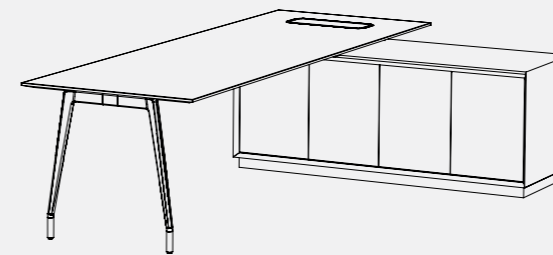

4-Leg

1500mm - 1800mmW
1200mm - 3000mmL
720mmH

Shared Leg

1500mm - 1800mmW
2400mm - 7500mmL
720mmH

90° Work Bench

Linear
1500mm - 1800mmW
1200mm - 2400mmL
720mmH

Return
600mm - 700mmW
900mm - 1600mmL
720mmH

Customise Executive

Executive

Aire can be coupled with Schiavello storage units to create thoughtful and considered executive settings.

Meeting

Glide

900mm - 1200mmW
900mm - 3000mmL
720mmH
minimum 150mm overhang
maximum 315mm