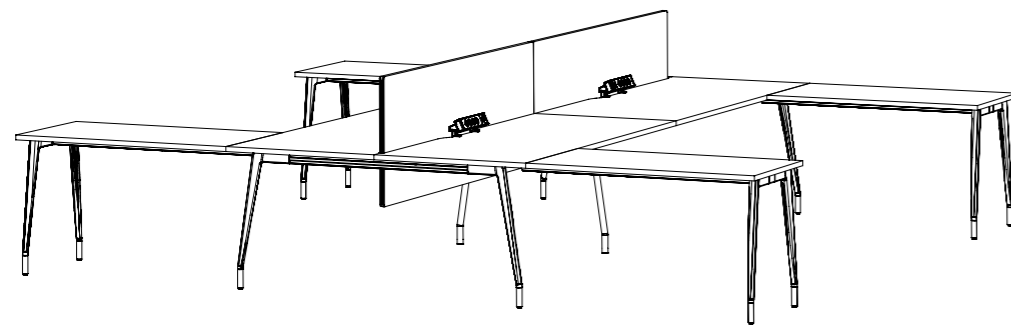

4-Leg

1500mm - 1800mmW
1200mm - 3000mmL
720mmH

Shared Leg

1500mm - 1800mmW
2400mm - 7500mmL
720mmH

90° Work Bench

Linear
1500mm - 1800mmW
1200mm - 2400mmL
720mmH

Return
600mm - 700mmW
900mm - 1600mmL
720mmH

Customise Executive

Executive

Aire can be coupled with Schiavello storage units to create thoughtful and considered executive settings.

Meeting

Glide

900mm - 1200mmW
900mm - 3000mmL
720mmH
minimum 150mm overhang
maximum 315mm