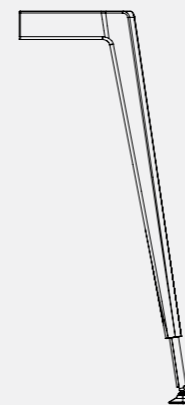

Meeting

1000mm - 1200mmW
1600mm - 2400mmL
720mmH
available with a 60mm - 200mm
inset from edge

Options

Splayed Leg

Straight Leg

Cable Tray

Pad

Glide

Castor

Accessories

Panels

From a choice of fabric, PET, MDF, veneer, glass or metal, the Schiavello system panels are a sturdy design built to be floor or desk-mounted.

System 45 Panel
45mm thick

System 30 Panel
30mm thick