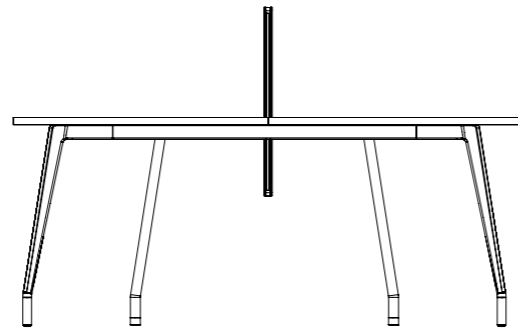

4-Leg

1500mm - 1800mmW
1200mm - 3000mmL
720mmH

Shared Leg

1500mm - 1800mmW
2400mm - 7500mmL
720mmH

90° Work Bench

Linear
1500mm - 1800mmW
1200mm - 2400mmL
720mmH

Return
600mm - 700mmW
900mm - 1600mmL
720mmH