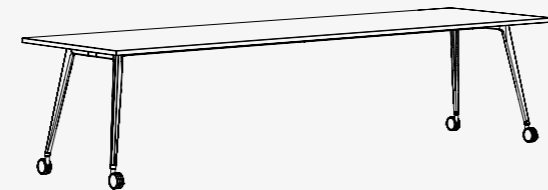

Castor

900mm - 1200mmW
900mm - 3000mmL
720mmH
minimum 150mm overhang
maximum 315mm