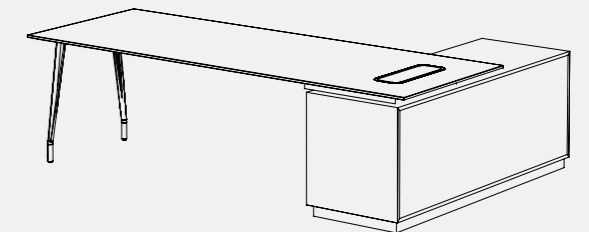

4-Leg

1500mm - 1800mmW
1200mm - 3000mmL
720mmH

Shared Leg

1500mm - 1800mmW
2400mm - 7500mmL
720mmH

90° Work Bench

Linear
1500mm - 1800mmW
1200mm - 2400mmL
720mmH

Return
600mm - 700mmW
900mm - 1600mmL
720mmH

Customise Executive

Executive

Aire can be coupled with Schiavello storage units to create thoughtful and considered executive settings.

Meeting

Glide

900mm - 1200mmW
900mm - 3000mmL
720mmH
minimum 150mm overhang
maximum 315mm