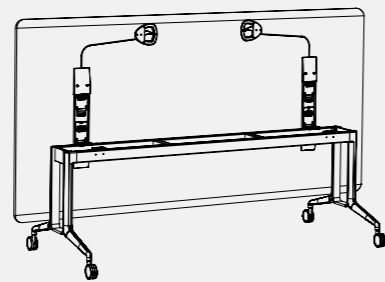

Meeting

1000mm - 1200mmW
1600mm - 2400mmL
720mmH
available with a 60mm - 200mm
inset from edge

Options

Splayed Leg

Straight Leg

Cable Tray

Pad

Glide