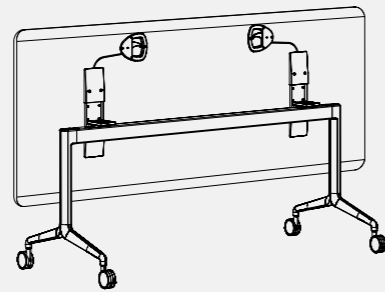

Fold

Training