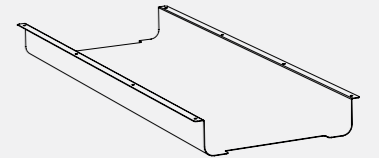

Meeting

1000mm - 1200mmW
1600mm - 2400mmL
720mmH
available with a 60mm - 200mm
inset from edge

Options

Splayed Leg

Straight Leg

Cable Tray

Pad

Glide

Castor

Accessories

Panels

From a choice of fabric, PET, MDF, veneer, glass or metal, the Schiavello system panels are a sturdy design built to be floor or desk-mounted.

System 45 Panel
45mm thick

System 30 Panel
30mm thick