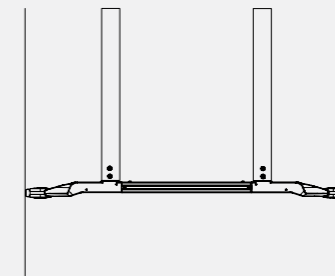

Meeting

1000mm - 1200mmW
1600mm - 2400mmL
720mmH
available with a 60mm - 200mm
inset from edge

Options

Splayed Leg

Straight Leg

Cable Tray

Pad

Glide