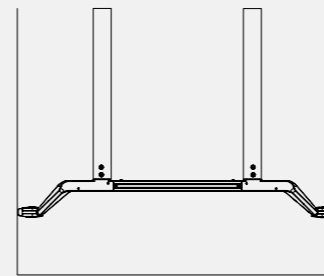

Meeting

1000mm - 1200mmW
1600mm - 2400mmL
720mmH
available with a 60mm - 200mm
inset from edge

Options

Splayed Leg

Straight Leg

Cable Tray

Pad

Glide