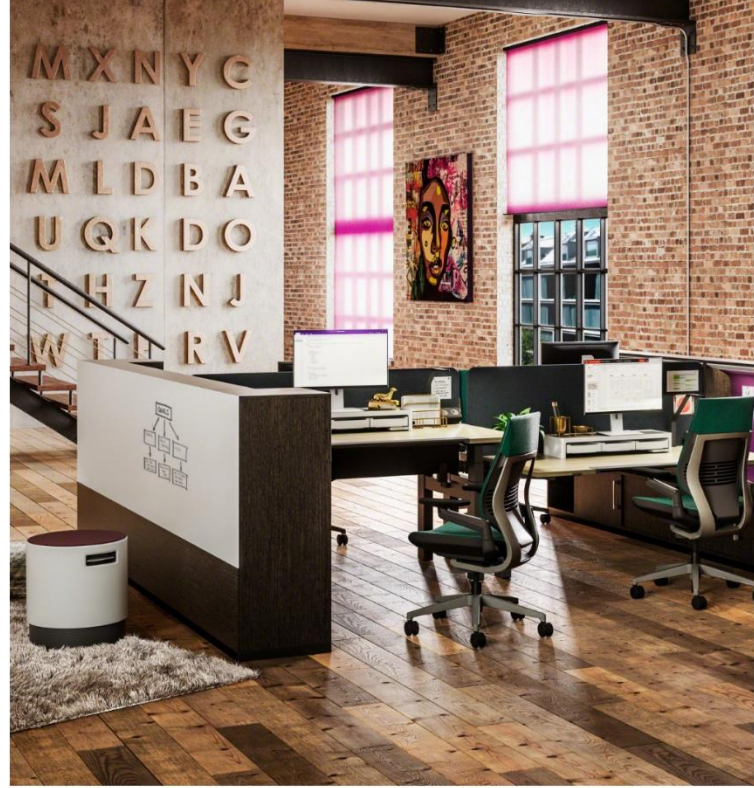

KEY SECTORS

WORKPLACE

HOSPITALITY

EDUCATION

HEALTHCARE

CFIS